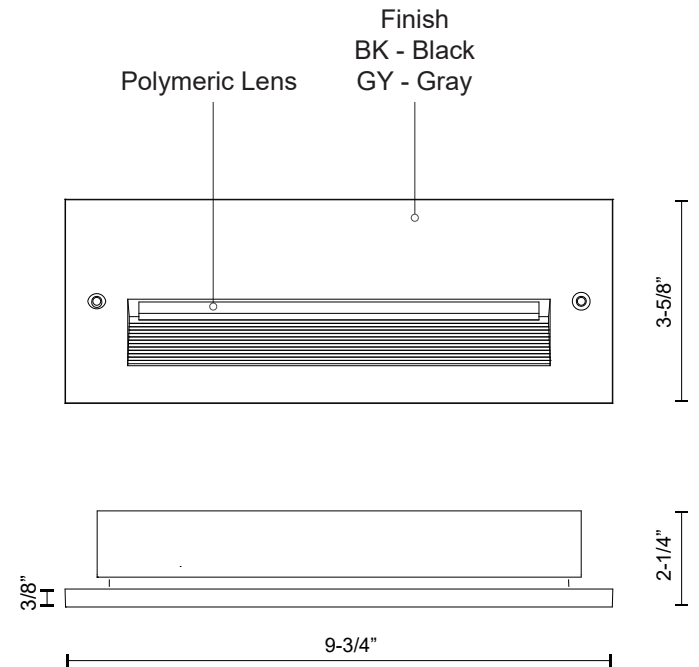

**NEWPORT  
ER7110  
STEP LIGHTS**

PROJECT

ER7110-BK  
Black

ER7110-GY  
Gray

**SPECIFICATION DETAILS**

<b>Fixture Dimensions</b>	W9-3/4" x H3-5/8" x E2-1/4"
<b>Light Source</b>	AC LED Module
<b>Wattage</b>	9W
<b>Total Lumens</b>	600lm
<b>Delivered Lumens</b>	BK-160lm; GY-211lm;
<b>Voltage</b>	120V
<b>Color Temperature</b>	3000K
<b>CRI (Ra)</b>	90CRI
<b>Optional Color Temps</b>	2700K - 5000K Available, Minimum Order Quantities Apply
<b>LED Rated Life</b>	50,000 hours
<b>Dimming</b>	100% - 10%, ELV Dimmer (Not Included)
<b>Glass Details</b>	Frosted Glass
<b>Back Box Details</b>	ER7110-CBOX(Wet Location)(Sold Separately); ER7110-MBOX(Dry Location)(Sold Separately);
<b>ADA Compliant</b>	Yes
<b>Location</b>	Wet

\* For custom options, consult factory for details.

\* For warranty information, please visit [www.kuzcolighting.com/warranty](http://www.kuzcolighting.com/warranty)

**DESCRIPTION**

This exterior recessed light is a classic, rectangle-shaped 10 inch long die-cast aluminum recessed light and utilizes LED light sources. The housing is designed to light an exterior or interior staircase or any other area that calls for a lighting from a concealed aperture. Choose from black or gray powder coat. Requires either back-box with fixture ER7110-MBOX (Dry Location) or ER7110-CBOX (Wet Location). Back-box sold separately.